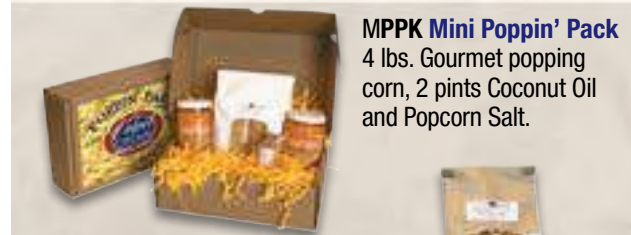

PL12 Popcorn Ball Lollipops

Great for Birthdays and Holidays! Kids of all ages will enjoy our popcorn lollipops. One dozen individually wrapped pops, with candy sprinkles. Great stocking stuffers!

Case of Snack Bags

A case of 24 single flavor bags. Choose from all Buttered, all Cheese, all Carmel or all Cinnamon. Or try our mixed case of Buttered, Cheese, Carmel & Cinnamon, 6 bags of each. No substitutions please. See order form for details.

CLB Chocolate Lovers Snack Box

Three mouthwatering bags of our delicious chocolate popcorn. One each of our White Chocolate Almond, Dark Chocolate Almond and Peanut Butter Cashew Covered Carmel Popcorn. **Seasonal Item.**

PB Peanut Brittle

Our Peanut Brittle is still made the old fashioned way, in small batches and loaded with peanuts. Can design may vary.

CG3W Chocolate Delight

Our 2 gallon gold tin filled with a delicious combination of three of our home made treats. White Chocolate Almond, Dark Chocolate Almond, and Peant Butter Cashew Carmel Popcorn.

FDGGD Chocolate Pecan and Peanut Butter 2-Way

Our festive tin is packed with both chocolate pecan and creamy peanut butter fudge, Grammie's original recipe. **Seasonal Item.**

2GV Variety Pack

1 bag of Buttered, Cheese, Carmel and Cinnamon Popcorn, 8 oz. Homemade Peanut Brittle 8 oz. Tailgate Crunch and 2 Popcorn Balls.

PCB Popcorn Balls Handmade in small batches from an old family recipe, we individually wrap 2 dozen natural popcorn balls, then hand pack them in a gift carton. A fun gift, great for parties.

PPK Poppin' Pack

The Atom Popcorn Popper, 2 lbs. Gourmet popping corn, 1 pint Coconut Oil, Popcorn Salt and 3 serving tubs. Excellent gift idea for family or for yourself!